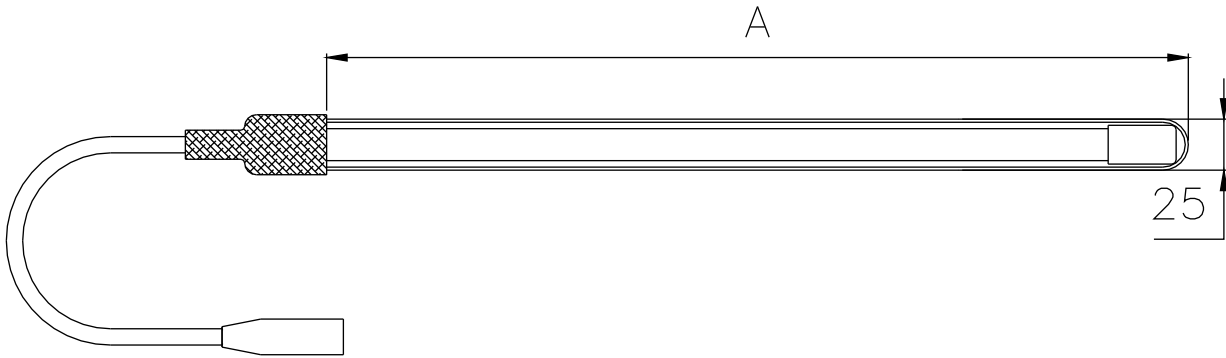

GH6-60WH-QS

Physical Data	
Lamps type	High Output
Dimensions	
Measure (A)	603 mm
Lamp diameter	15 mm (T5)
Base	4 pin
Electrical data	
Lamp Wattage	63 W